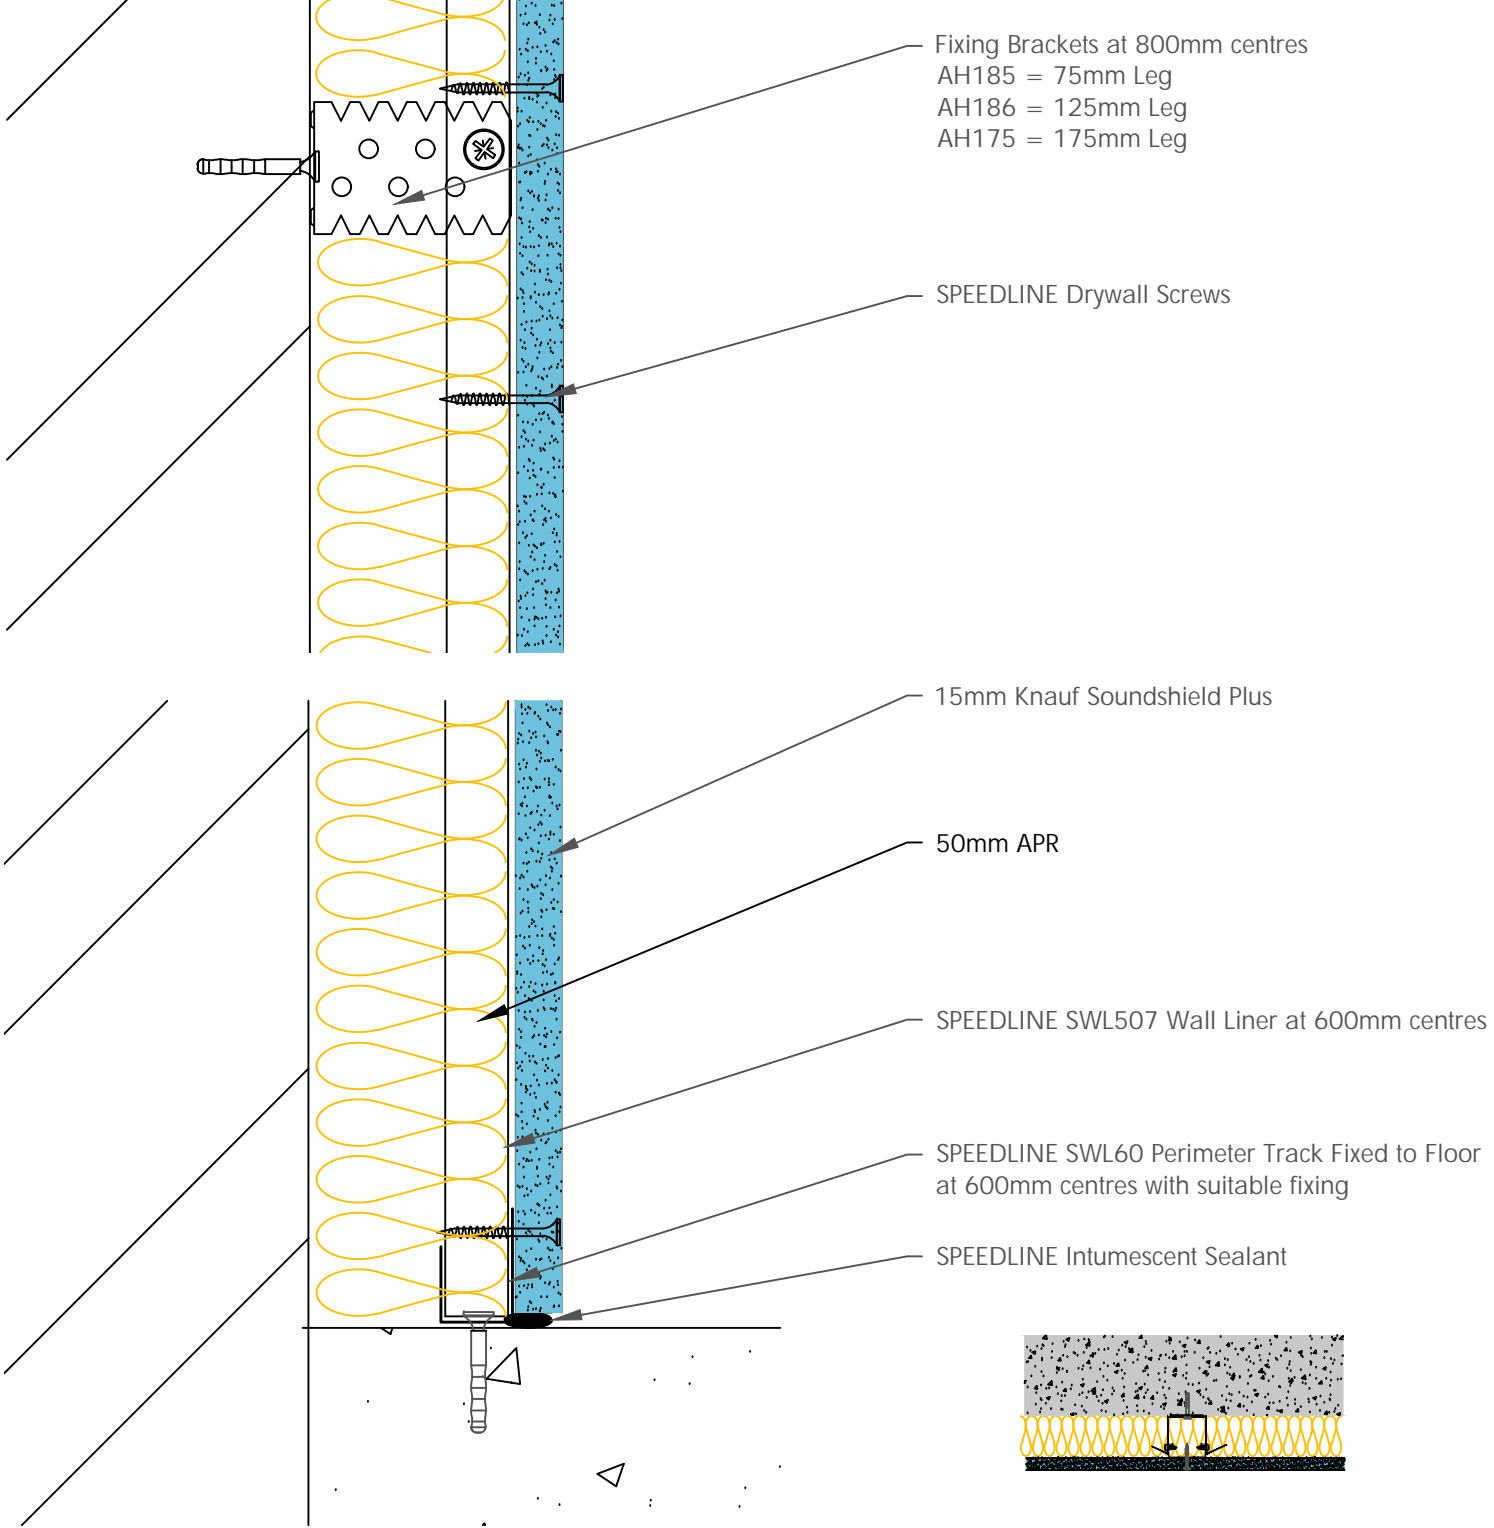

Board Thickness	Speedline Drywall Fixing Length
12.5mm & 15mm	25mm
12.5mm + 12.5mm	25mm + 38mm
12.5mm + 15mm	25mm + 42mm
15mm + 15mm	25mm + 42mm

CDR No: _____ DATE: 22/10/19 **Details to be read in conjunction with project specification guidelines**

WALL LINING SYSTEM - WL507-K-54(50)

All performance data and system specifications are for systems constructed with materials & components as shown. The inclusion or substitution of any other manufacturers materials or components could invalidate test data and system performance and permission must be given in writing by SIG PLC.